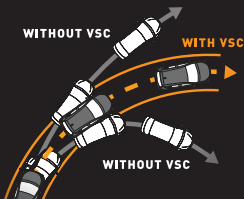

Advanced Safety Assist (A.S.A.) 2.0

Vehicle Stability Control (VSC)