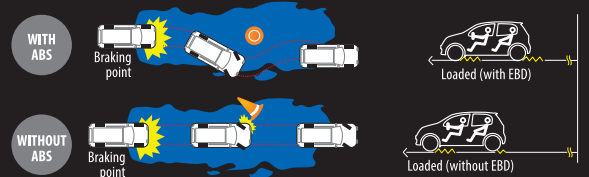

SMART EXTERIOR

Design that aren't just nice to see, but also nice to drive in.

Spoiler

Side Skirtings

Retractable Side Mirrors with Turn Signals

14" Alloy Rims

Front Bumper

SMART SAFETY

Keep everyone safe, including those surrounding your car.

Advanced Safety Assist (A.S.A.) 2.0

ISOFIX System

Vehicle Stability Control (VSC)

Traction Control (TRC)

Anti-lock Braking System (ABS) with Electronic Brake Distribution (EBD)

Shopping Hooks

SMART DRIVING

Technologies for better and smoother drives.

Smart Entry with Smart Key

Push Start/Stop Button

Multimedia System with Navigation & "Smart Link"

Reverse Camera

Audio Control