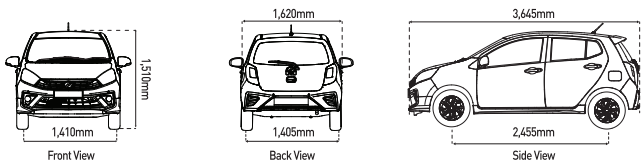

DIMENSIONS

Car illustration is based on AV variant.

COLOURS

Eco-friendly water-based paint provides a better finish.

NEW

UFIRST*

Perodua passport for brighter and better days. Sign up now at www.ufirst.com.my and download the mobile app to enjoy more benefits.

Perodua Total Protect Plus with 24-hour Auto Assist*

Enjoy peace of mind. Every new Perodua comes insured with Total Protect Plus, which includes a free towing service and emergency assistance on-call 24/7 (1800-88-5555). Plus, you can renew your car insurance at any authorised Perodua outlet.

*Terms and conditions apply.

FOR MORE DETAILS

Visit your nearest Perodua showroom or call 1800 88 6600.