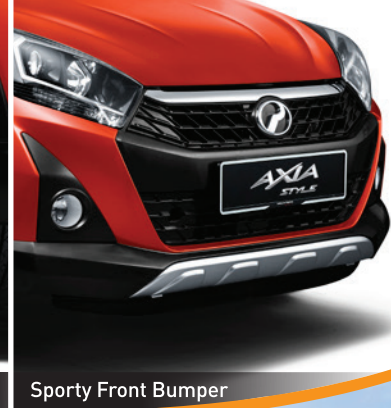

Spoiler

Sporty Roof Mouldings

Sporty Side Skirtings

15" Alloy Rims

Sporty Front Bumper

Push Start/Stop Button

Meter Combination (White Illumination)

Instrument Panel

SMART EXTERIOR

Design that aren't just nice to see, but also nice to drive in.

Spoiler

Side Skirtings

Retractable Side Mirrors with Turn Signals

14" Alloy Rims

Front Bumper

SMART SAFETY