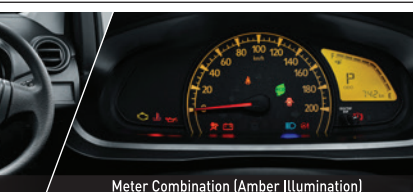

Meter Combination (Amber Illumination)

ISOFIX System

Meter Combination (Amber Illumination)