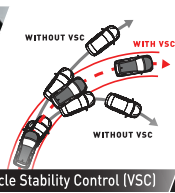

Smart Entry with Smart Key

Semi-bucket Seats (Style Type)