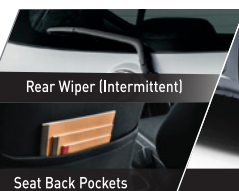

Meter Combination (White Illumination)

Push Start/Stop Button

Smart Entry with Smart Key

Semi-bucket Seats (Style Type)

15" Alloy Rims

GXtra

Audio System with USB

Reverse Sensors

Retractable Side Mirrors

Vehicle Stability Control (VSC)

Standard Seats (Mid Type)

G

Audio System with USB

Meter Combination (Amber Illumination)

Key with Integrated Remote

Rear Wiper (Intermittent)