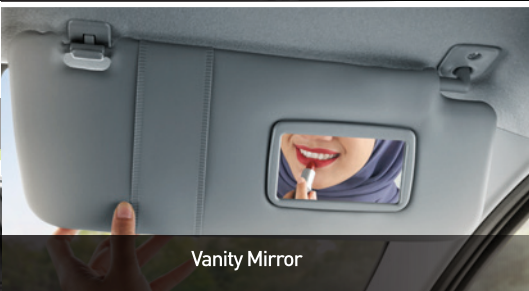

Flexible Seating Arrangements