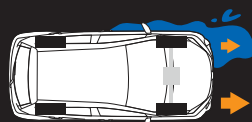

Traction Control (TRC)