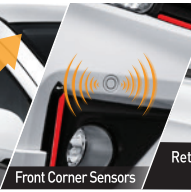

Shopping Hooks

SMART DRIVING

Technologies for better and smoother drives.

Smart Entry with Smart Key

Push Start/Stop Button

Multimedia System with Navigation & "Smart Link"

Reverse Camera

Audio Control

Disclaimer: Specifications are based on AV variant.

VARIANT COMPARISON

AV

Multimedia System with Navigation & "Smart Link"

Advanced Safety Assist (A.S.A.) 2.0

Reverse Camera

14" Alloy Rims

SE

Audio System with USB & Bluetooth

Solar & Security Window Film

Front Corner Sensors

Retractable Side Mirrors with Turn Signals

Semi-bucket Seats (SE Type)

14" Alloy Rims

STYLE

Audio System with USB

Meter Combination (White Illumination)

Push Start/Stop Button

Smart Entry with Smart Key

Semi-bucket Seats (Style Type)

15" Alloy Rims

GXtra

Audio System with USB

Reverse Sensors